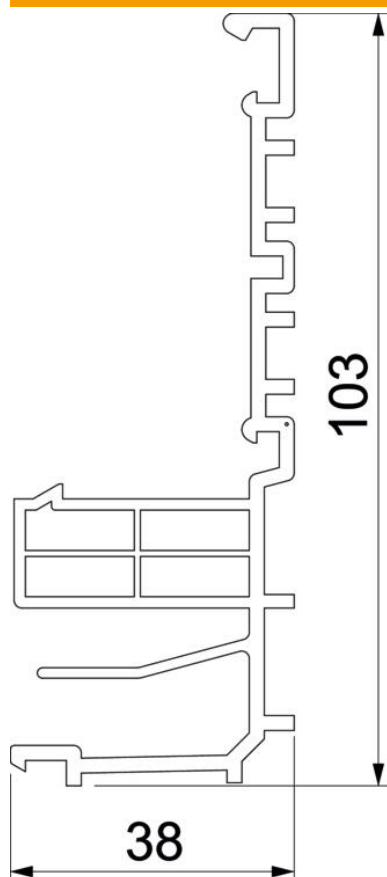

### Master data

Item number	6132205
Type	RD 40105 natur
Description 1	Skirting trunking
Description 2	RAUDUO Base
Manufacturer	OBO
Dimension	2000x105x40
Colour	Natural
Material	Polyvinylchloride
Smallest sales unit	2
Unit of quantity	Metre
Weight	74 kg
Weight unit	kg/100 m

### Dimensions

Length	2,000 mm
Width	103.4 mm
Height	38 mm

### Technical data

Number of fixed partitions	1
Number of cables NYM 3 x 1.5 mm <sup>2</sup> Ø 10.5 mm (without socket)	2
Halogen-free	no
With carpet strip	no
Mounting perforation in base	yes
Usable cross-section	600 mm <sup>2</sup>